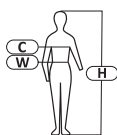

BODY PROTECTION

RAIN SET (JACKET, PANTS)

PRODUCT FEATURES

MATERIAL: PVC, polyester. Watertight seams. Jackets: Ventilation openings under the arms and in the back increasing air circulation. Waterproof hood with adjustment hidden in the zipped collar. Cuffs finished with an inner, elastic drawstring, protecting from wind and water. Width adjustment at the jacket bottom with a drawstring. 2 outer pockets. Pants: Waist adjustment with a drawstring. Pant legs width adjustment with press studs 2 side openings enabling an access to the pockets. **STANDARD:** EN ISO 13688.

Kat. I
Cat. I

SIZE	CODE	COLOUR	H [CM]	C [CM]	W [CM]	
S	L4140801		158-164	84-88	74-78	20
M	L4140802		164-170	92-96	82-86	20
L	L4140803		170-176	100-104	90-94	20
XL	L4140804		176-182	108-112	98-102	20
2XL	L4140805		182-188	116-120	106-110	20
3XL	L4140806		188-194	126-130	116-120	20