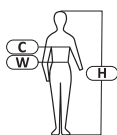

PRODUCT FEATURES

MATERIAL: PVC, polyester. Watertight seams. Jackets: Ventilation openings under the arms and in the back increasing air circulation. Waterproof hood with adjustment hidden in the zipped collar. Cuffs finished with an inner, elastic drawstring, protecting from wind and water. Width adjustment at the jacket bottom with a drawstring. 2 outer pockets. Pants: Waist adjustment with a drawstring. Pant legs width adjustment with press studs 2 side openings enabling an access to the pockets. **STANDARD:** EN ISO 13688.

Kat. I
Cat. I