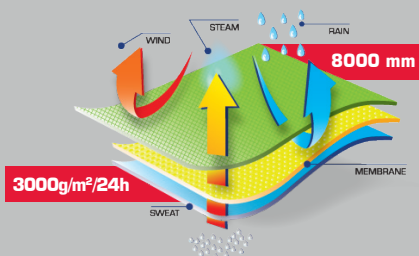

BODY PROTECTION

PADDED VEST

70
g/m²
POLYESTER
COATING

310
g/m²
SOFT-SHELL
COATING

120
g/m²
PADDING

PRODUCT FEATURES

MATERIAL: Coating: 100% polyester 70 g/m² and soft-shell textile, 96% polyester, 4% elastane 310 g/m². Insulation: 120g/m². Lining: taffeta 50 g/m² and microfleece 160 g/m². Inserts from 3-ply soft-shell textile with TPU membrane, waterproof (8000 mm), breathable (3000g/m²/24 h), guaranteeing high comfort of use. 3 zipped pockets (2 outer and 1 inner one). Zipper. Zipper cover. Width adjustment at the vest bottom with a special drawstring. **STANDARD:** EN ISO 13688.

SIZE	CODE	COLOUR	H [CM]	C [CM]	
S	L4131901		158-164	84-88	20
M	L4131902		164-170	92-96	20
L	L4131903		170-176	100-104	20
XL	L4131904		176-182	108-112	20
2XL	L4131905		182-188	116-120	20
3XL	L4131906		188-194	126-130	20