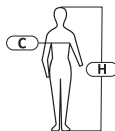

BODY PROTECTION

PADDED VEST

70
g/m²
POLYESTER
COATING

310
g/m²
SOFT-SHELL
COATING

120
g/m²
PADDING

PRODUCT FEATURES

MATERIAL: Coating: 100% polyester 70 g/m² and soft-shell textile, 96% polyester, 4% elastane 310 g/m². Insulation: 120g/m². Lining: taffeta 50 g/m² and microfleece 160 g/m². Inserts from 3-ply soft-shell textile with TPU membrane, waterproof (8000 mm), breathable (3000g/m²/24 h), guaranteeing high comfort of use. 3 zipped pockets (2 outer and 1 inner one). Zipper. Zipper cover. Width adjustment at the vest bottom with a special drawstring. **STANDARD:** EN ISO 13688.

SIZE	CODE	COLOUR	H [CM]	C [CM]	
S	L4131901		158-164	84-88	20
M	L4131902		164-170	92-96	20
L	L4131903		170-176	100-104	20
XL	L4131904		176-182	108-112	20
2XL	L4131905		182-188	116-120	20
3XL	L4131906		188-194	126-130	20