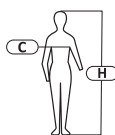

BODY PROTECTION

PADDED VEST

70
g/m²
POLYESTER
COATING

310
g/m²
SOFT-SHELL
COATING

120
g/m²
PADDING

PRODUCT FEATURES

MATERIAL: Coating: 100% polyester 70 g/m² and soft-shell textile, 96% polyester, 4% elastane 310 g/m². Insulation: 120g/m². Lining: taffeta 50 g/m² and microfleece 160 g/m². Inserts from 3-ply soft-shell textile with TPU membrane, waterproof (8000 mm), breathable (3000g/m²/24 h), guaranteeing high comfort of use. 3 zipped pockets (2 outer and 1 inner one). Zipper. Zipper cover. Width adjustment at the vest bottom with a special drawstring. STANDARD: EN ISO 13688.

SIZE	CODE	COLOUR	H [CM]	C [CM]	
S	L4131101	■	158-164	84-88	20
M	L4131102	■	164-170	92-96	20
L	L4131103	■	170-176	100-104	20
XL	L4131104	■	176-182	108-112	20
2XL	L4131105	■	182-188	116-120	20
3XL	L4131106	■	188-194	126-130	20