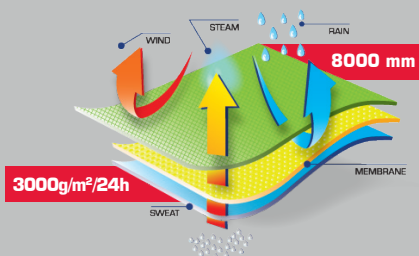

BODY PROTECTION

PADDED VEST

70
g/m²
POLYESTER
COATING

310
g/m²
SOFT-SHELL
COATING

120
g/m²
PADDING

PRODUCT FEATURES

MATERIAL: Coating: 100% polyester 70 g/m² and soft-shell textile, 96% polyester, 4% elastane 310 g/m². Insulation: 120g/m². Lining: taffeta 50 g/m² and microfleece 160 g/m². Inserts from 3-ply soft-shell textile with TPU membrane, waterproof (8000 mm), breathable (3000g/m²/24 h), guaranteeing high comfort of use. 3 zipped pockets (2 outer and 1 inner one). Zipper. Zipper cover. Width adjustment at the vest bottom with a special drawstring. STANDARD: EN ISO 13688.

SIZE	CODE	COLOUR	H [CM]	C [CM]	
S	L4131101	■	158-164	84-88	20
M	L4131102	■	164-170	92-96	20
L	L4131103	■	170-176	100-104	20
XL	L4131104	■	176-182	108-112	20
2XL	L4131105	■	182-188	116-120	20
3XL	L4131106	■	188-194	126-130	20