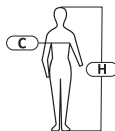

BODY PROTECTION

PADDED VEST

70
g/m²
POLYESTER
COATING

310
g/m²
SOFT-SHELL
COATING

120
g/m²
PADDING

PRODUCT FEATURES

MATERIAL: Coating: 100% polyester 70 g/m² and soft-shell textile, 96% polyester, 4% elastane 310 g/m². Insulation: 120g/m². Lining: taffeta 50 g/m² and microfleece 160 g/m². Inserts from 3-ply soft-shell textile with TPU membrane, waterproof (8000 mm), breathable (3000g/m²/24 h), guaranteeing high comfort of use. 3 zipped pockets (2 outer and 1 inner one). Zipper. Zipper cover. Width adjustment at the vest bottom with a special drawstring. **STANDARD:** EN ISO 13688.

SIZE	CODE	COLOUR	H [CM]	C [CM]	☐
S	L4131001	■	158-164	84-88	20
M	L4131002	■	164-170	92-96	20
L	L4131003	■	170-176	100-104	20
XL	L4131004	■	176-182	108-112	20
2XL	L4131005	■	182-188	116-120	20
3XL	L4131006	■	188-194	126-130	20