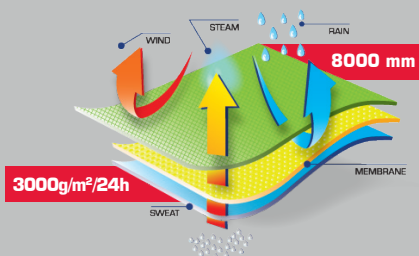

BODY PROTECTION

PADDED VEST

70
g/m²
POLYESTER
COATING

310
g/m²
SOFT-SHELL
COATING

120
g/m²
PADDING

PRODUCT FEATURES

MATERIAL: Coating: 100% polyester 70 g/m² and soft-shell textile, 96% polyester, 4% elastane 310 g/m². Insulation: 120g/m². Lining: taffeta 50 g/m² and microfleece 160 g/m². Inserts from 3-ply soft-shell textile with TPU membrane, waterproof (8000 mm), breathable (3000g/m²/24 h), guaranteeing high comfort of use. 3 zipped pockets (2 outer and 1 inner one). Zipper. Zipper cover. Width adjustment at the vest bottom with a special drawstring. **STANDARD:** EN ISO 13688.

SIZE	CODE	COLOUR	H [CM]	C [CM]	☐
S	L4131001	■	158-164	84-88	20
M	L4131002	■	164-170	92-96	20
L	L4131003	■	170-176	100-104	20
XL	L4131004	■	176-182	108-112	20
2XL	L4131005	■	182-188	116-120	20
3XL	L4131006	■	188-194	126-130	20