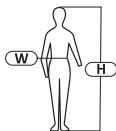

BODY PROTECTION

RAINPROOF TROUSERS

PRODUCT FEATURES

MATERIAL: 100% polyurethane. The light material (100% polyurethane) provides comfort of use and increases the durability and resistance to mechanical damage. Waist adjustment with a drawstring. Legs width adjustment with a zipper. 2 side openings, enabling access to the pocket. **STANDARD:** EN ISO 13688.

Kat. I
Cat. I

SIZE	CODE	COLOUR	H [CM]	W [CM]	
S	L4101001		158-164	74-78	10
M	L4101002		164-170	82-86	10
L	L4101003		170-176	98-102	10
XL	L4101004		176-182	108-112	10
2XL	L4101005		182-188	106-110	10
3XL	L4101006		188-194	116-120	10