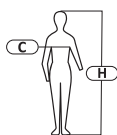

BODY PROTECTION

QUILTED JACKET

PRODUCT FEATURES

MATERIAL: Coating: 100% nylon 35 g/m² (impregnated against water penetration), Insulation: 160 g/m². Quilted body ensures comfort on cool days. Branded main YKK zipper. Windproof zippers. 3 zipped pockets. Zipper cover. Padded hood. Can be carried in a practical bag with laces. STANDARD: EN ISO 13688.

SIZE	CODE	COLOUR	H [CM]	C [CM]	
S	L4094201		158-164	84-88	20
M	L4094202		164-170	92-96	20
L	L4094203		170-176	100-104	20
XL	L4094204		176-182	108-112	20
2XL	L4094205		182-188	116-120	20
3XL	L4094206		188-194	126-130	20