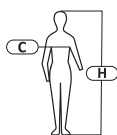

### PRODUCT FEATURES

**MATERIAL:** 100% polyurethane. The light material (100% polyurethane) provides comfort of use and increases the durability and resistance to mechanical damage. Ventilation openings under the arms improving air circulation. Waterproof, adjustable hood hidden in the zipped collar. Cuffs finished with inner drawstring, protecting from wind and water. Width adjustment at the jacket bottom with a drawstring. Zipper with an additional flap fastened with a velcro fastener. 2 outer pockets. **STANDARD:** EN ISO 13688.

Kat. I  
Cat. I

SIZE	CODE	COLOUR	H [CM]	C [CM]	
S	L4091701		158-164	84-88	10
M	L4091702		164-170	92-96	10
L	L4091703		170-176	100-104	10
XL	L4091704		176-182	108-112	10
2XL	L4091705		182-188	116-120	10
3XL	L4091706		188-194	126-130	10