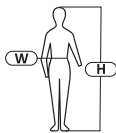

BODY PROTECTION

PROTECTIVE SHORTS, SLIM FIT

270
g/m²

PRODUCT FEATURES

MATERIAL: 98% cotton, 2% elastane. 12 pockets, including 1 with a zipper. Fabric with elastane provides elasticity and the comfort of use. Double seams. Reflective inserts increasing occupational safety. Practical holster pockets. Keychain hole. Belt loops. Slim fit. Fashionable and interesting design. ID tag. STANDARD: EN ISO 13688.

Kat. I
Cat. I

SIZE	CODE	COLOUR	H [CM]	W [CM]	
S	L4071101		158-164	74-78	20
M	L4071102		164-170	82-86	20
L	L4071103		170-176	90-94	20
XL	L4071104		176-182	98-102	20
2XL	L4071105		182-188	106-110	20
3XL	L4071106		188-194	116-120	20