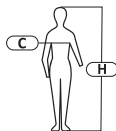

BODY PROTECTION

HOODED SWEATSHIRT

260
g/m²

PRODUCT FEATURES

MATERIAL: 100% polyester, 260 g/m². Reflective tape on shoulders and sleeves. Yellow fabric elements increasing safety during work. 2 pockets. Zipper. Practical hood with lining and width adjustment. Cuffs and jacket bottom with a drawstring. STANDARD: EN ISO 13688.

SIZE	CODE	H [CM]	C [CM]	
S	L4015101	158-164	84-88	20
M	L4015102	164-170	94-100	20
L	L4015103	170-176	100-106	20
XL	L4015104	176-182	106-112	20
2XL	L4015105	182-188	112-116	20
3XL	L4015106	188-194	116-122	20